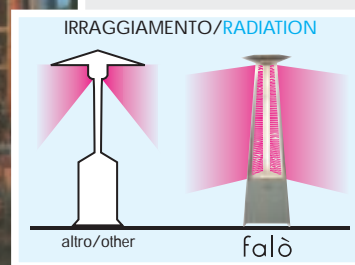

NOTA: Nel continuo perfezionamento del prodotto, le caratteristiche estetiche e dimensionali, i dati tecnici, gli equipaggiamenti e gli accessori, possono essere soggetti a variazione.
NOTE: Due to ongoing product upgrading, aesthetic and dimensional features, technical details, fittings and accessories could undergo changes and are not binding.

ITALKERO S.r.l.

Via Lumumba, 2 - Zona Ind. Torrazzi - 41100 Modena - Italy -

Tel +39 59 2550711 - FAX +39 059 4900500

<http://www.italkero.it> - E-mail: info@italkero.it

35220500 - Rev.2 - 02/2008